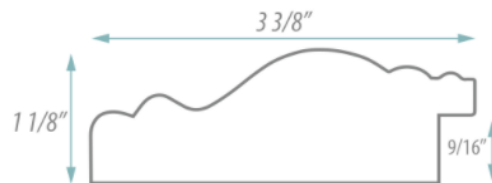

### FEATURES:

- ONE 15X30" HIGH RESOLUTION SILVER PLATE GLASS MIRROR SIZE W/ DECORATIVE FRAME.
- "WALL HUGGER" HANGER FOR MOUNTING INCLUDED.
- STANDARD MOUNTING STYLE IS VERTICAL. FOR HORIZONTAL, PLEASE SPECIFY WHEN ORDERING.
- PACKED IN FOUR WALL (FOLDED DOUBLE WALL) CORRUGATION.
- STYLE: CLASSIC
- COLOR: CHERRY/MAHOGANY
- FINISH: WOOD TONE

### MIRROR FINISHES:

- FLAT POLISHED EDGE
- BEVELED EDGE

**OVERALL SIZE DIMENSION: 21 3/4" WIDE X 36 3/4" HIGH X 1 1/8" DEEP**